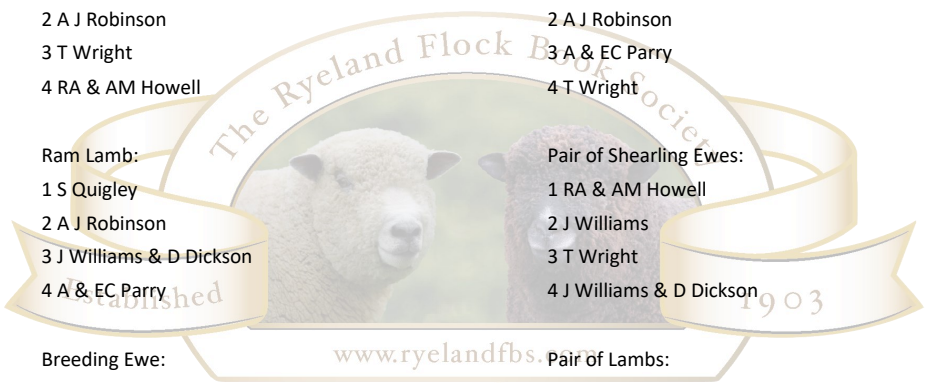

- 1 S Quigley
- 2 A J Robinson
- 3 J Williams & D Dickson
- 4 A & EC Parry

Breeding Ewe:

- 1 A & EC Parry
- 2 S Quigley
- 3 A J Robinson
- 4 J Williams

Shearling Ewe:

- 1 T Wright
- 2 S Quigley
- 3 RA & AM Howell
- 4 A J Robinson

Ewe Lamb:

- 1 J Williams & D Dickson
- 2 A J Robinson
- 3 H Deakins
- 4 A & EC Parry

Group of Three:

- 1 RA & AM Howell
- 2 A J Robinson
- 3 A & EC Parry
- 4 T Wright

Pair of Shearling Ewes:

- 1 RA & AM Howell
- 2 J Williams
- 3 T Wright
- 4 J Williams & D Dickson

Pair of Lambs:

- 1 A & EC Parry
- 2 A J Robinson
- 3 M Beddows

Wool on the Hoof:

- 1 A & EC Parry
- 2 J Williams
- 3 M Beddows

Champion Lamb— S Quigley—Ram Lamb

Reserve Champion Lamb – J Williams & D Dickson—Ewe Lamb